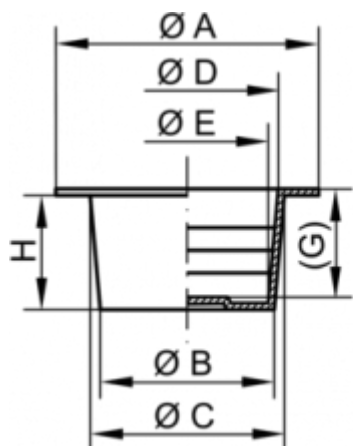

Data Sheet

Article number: 59GPN620U1B

Description: KLEE Universal plugs GPN 620 U 1 B

Measures

A = 22
B = 4.4
C = 6.3
D = 4.6
E = 2.7
G = 11.2
H = 11